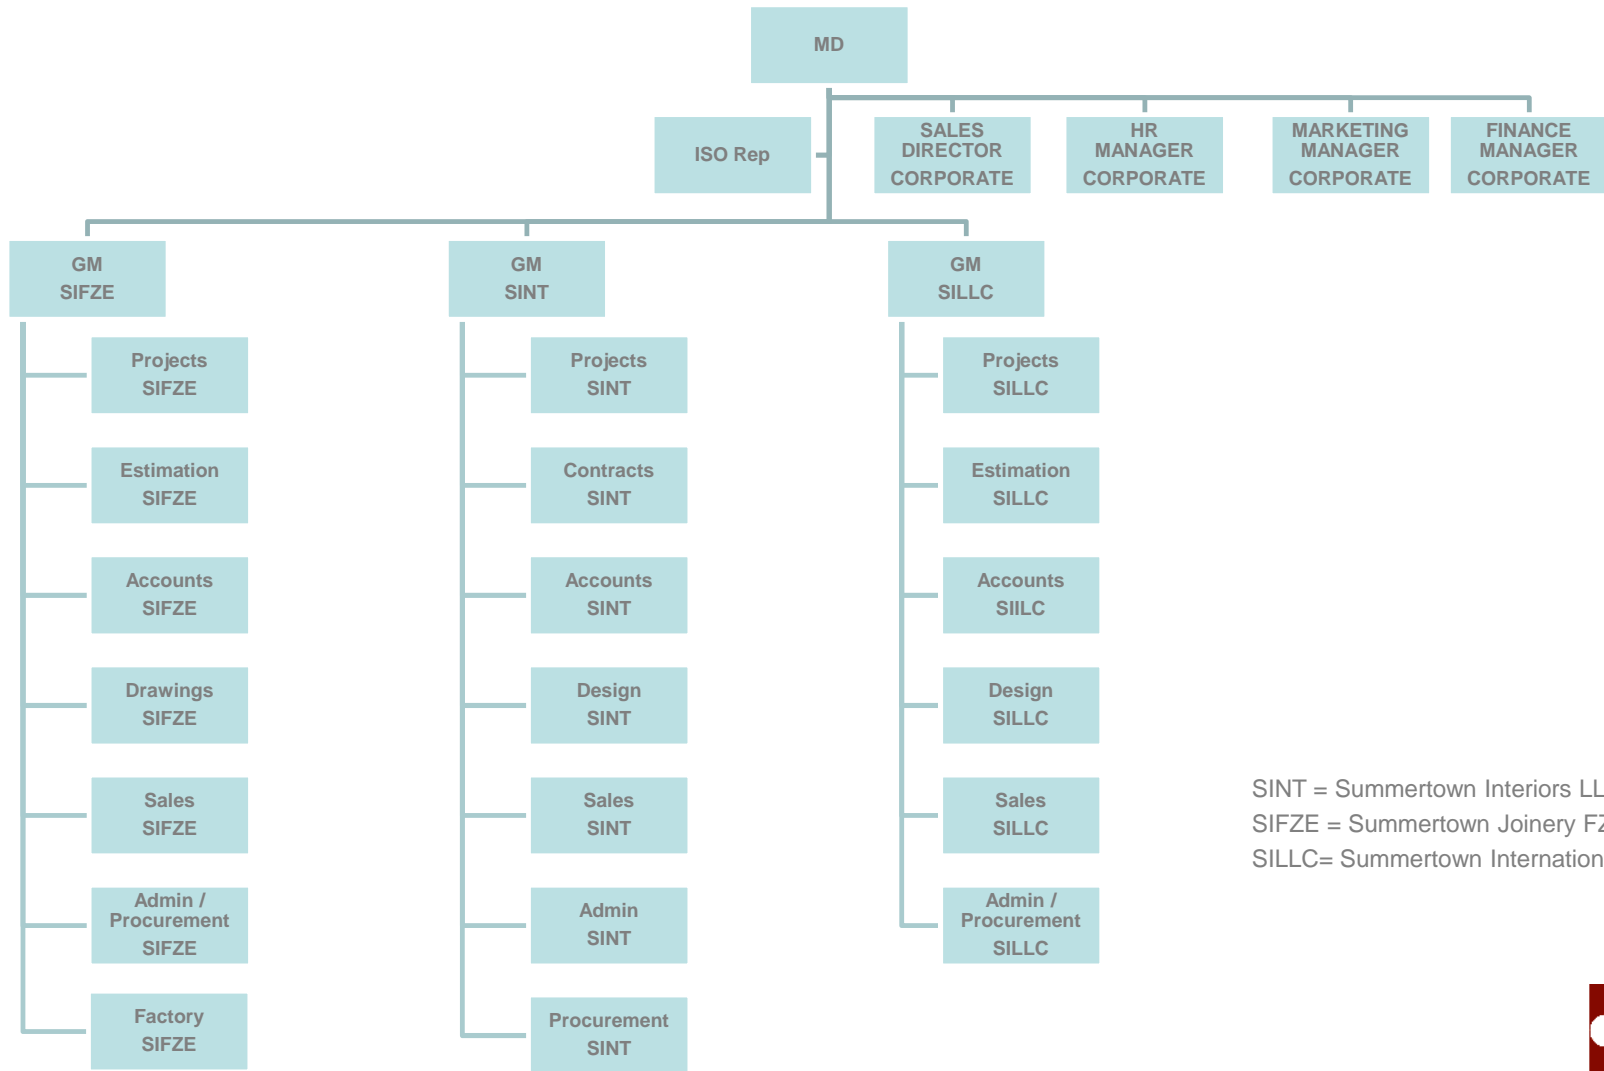

ORGANISATION CHART SUMMERTOWN

SINT = Summertown Interiors LLC Dubai
 SIFZE = Summertown Joinery FZE Jebel Ali
 SILLC= Summertown International LLC Abu Dhabi