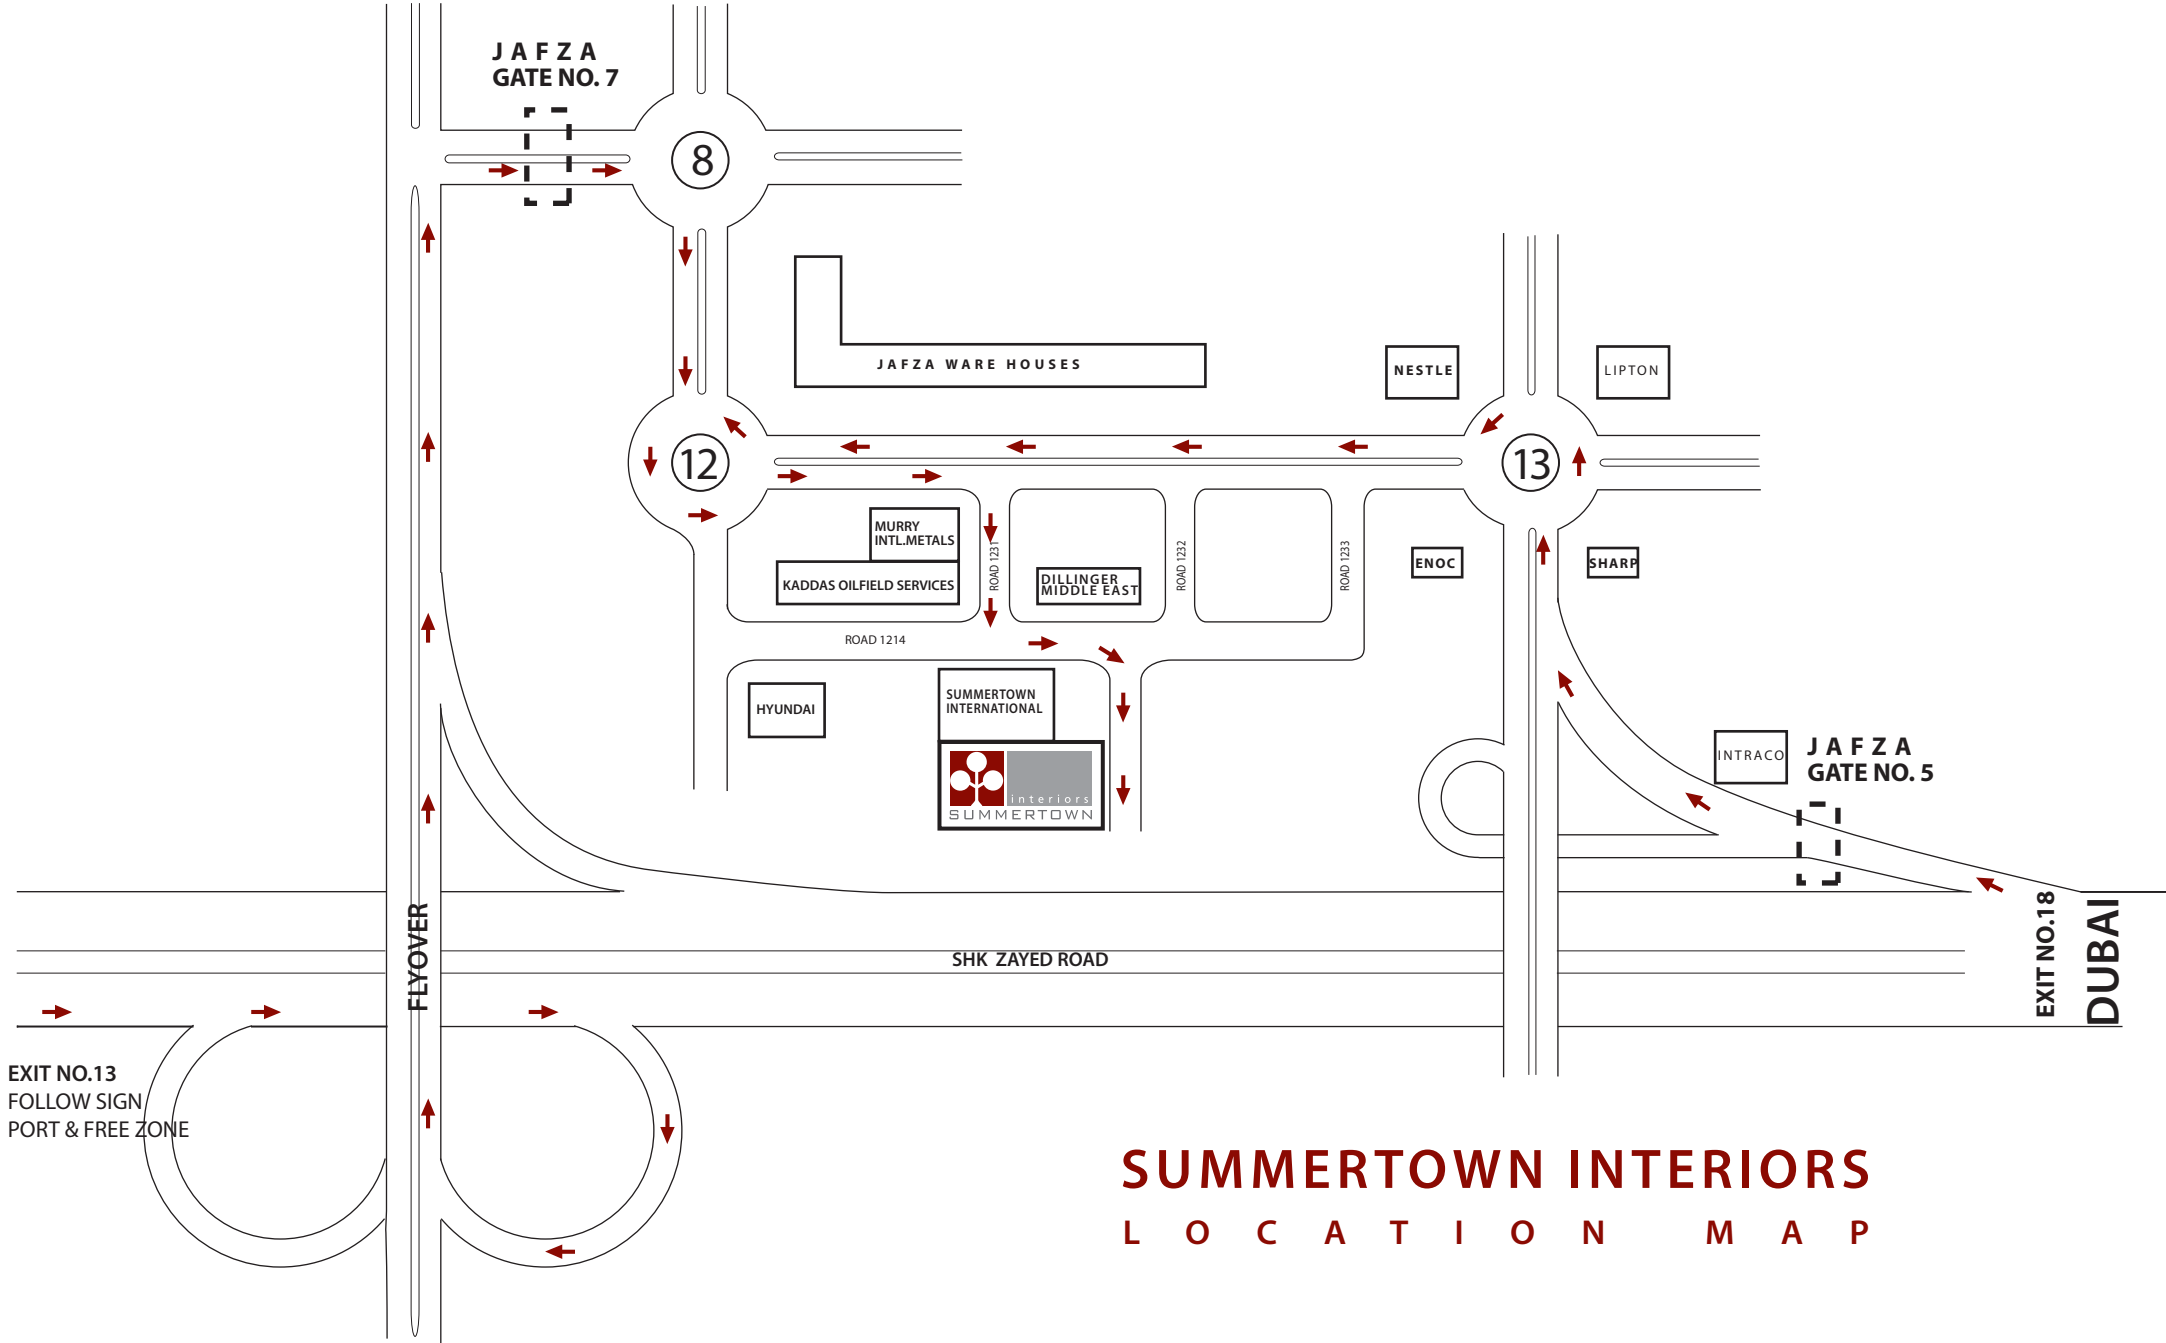

ABU DHABI

EXIT NO.13
FOLLOW SIGN
PORT & FREE ZONE

FLYOVER

SHK ZAYED ROAD

JAFZA GATE NO. 7

8

12

13

JAFZA GATE NO. 5

EXIT NO.18

DUBAI

JAFZA WARE HOUSES

NESTLE

LIPTON

MURRY INTL.METALS
KADDAS OILFIELD SERVICES

DILLINGER MIDDLE EAST

ENOC

SHARP

HYUNDAI

SUMMERTOWN INTERNATIONAL
interiors
SUMMERTOWN

INTRACO

SUMMERTOWN INTERIORS

L O C A T I O N M A P